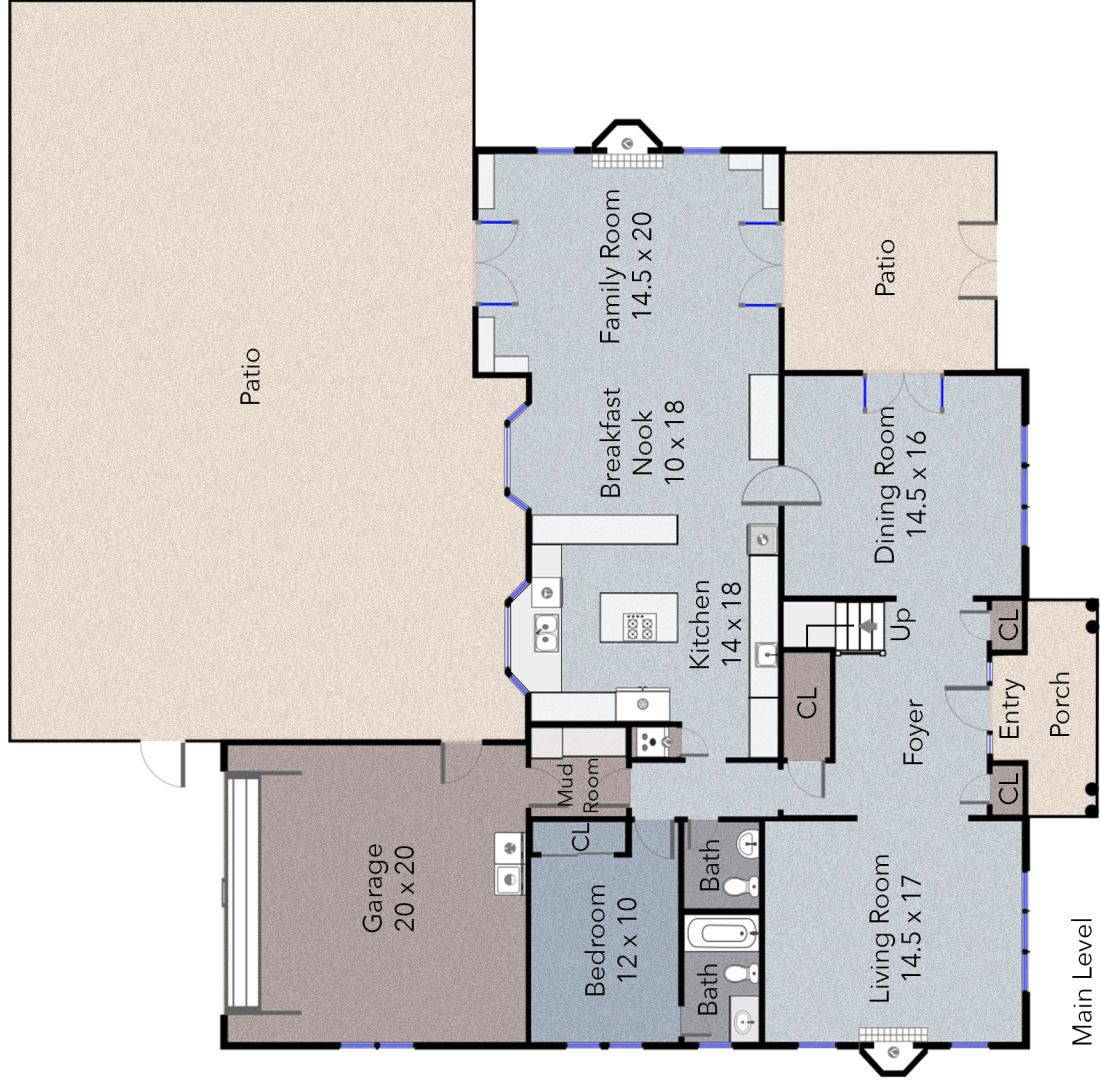

1680 Stanford Avenue | Menlo Park

ZACH TRAILER GROUP

Main Level

Upper Level

Floor plan is for illustrative purposes only. Measurements are approximate.

BLU SKYE MEDIA
www.bsm.photos

COMPASS