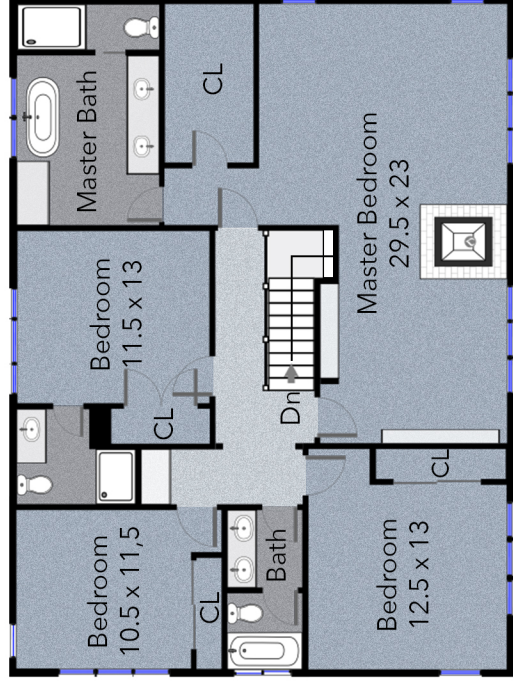

1680 Stanford Avenue | Menlo Park

ZACH TRAILER GROUP

Main Level

Upper Level

Floor plan is for illustrative purposes only. Measurements are approximate.

BLU SKYE MEDIA
www.bsm.photos

COMPASS